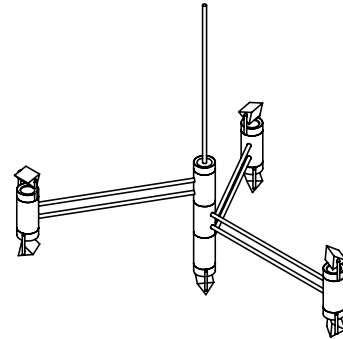

Standard Materials:

Finished Aluminum Clear
Glass Prism

Standard Dimensions:

24.5" Dia x 11" H

Metal Finishes:

Brushed Brass, Oil Rubbed
Bronze, Satin Nickel, Nickel
Brass Contrast

Shown As:

Brushed Brass

Weight :
2.5lbs

Dimensional Drawing

PLAN

FRONT

SIDE

Lamping:

24 VDC LED PCB
2700 Kelvin
90 CRI

Brightness:

1176 Lumens

Max Wattage:

9.8 W

Installation - Standard:

Locally mounted driver
120V Dimming: C•L
(Lutron) switching 240V
Dimming: 0-10V wireless
(Lutron Pico) Canopy: 8 x
1.6255 inch (203 x 41 mm)
round in matching metal
finish