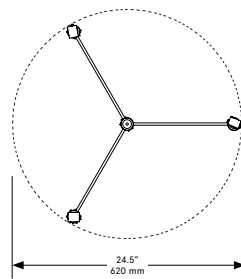

Standard Materials:

Finished Aluminum Clear
Glass Prism

Standard Dimensions:

24.5" Dia x 11" H

Metal Finishes:

Brushed Brass, Oil Rubbed
Bronze, Satin Nickel, Nickel
Brass Contrast

Shown As:

Brushed Brass

Weight :
2.5lbs

Dimensional Drawing

PLAN

FRONT

SIDE

Lamping:

24 VDC LED PCB
2700 Kelvin
90 CRI

Brightness: