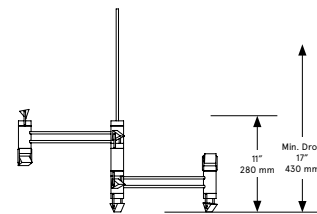

Standard Materials:

Finished Aluminum Clear
Glass Prism

Standard Dimensions:

24.5" Dia x 11" H

Metal Finishes:

Brushed Brass, Oil Rubbed
Bronze, Satin Nickel, Nickel
Brass Contrast

Shown As:

Brushed Brass

Weight :
2.5lbs

Dimensional Drawing

PLAN

FRONT

SIDE

Lamping:

24 VDC LED PCB
2700 Kelvin
90 CRI

Brightness:

1176 Lumens

Max Wattage:

9.8 W

Installation - Standard:

Locally mounted driver
120V Dimming: C•L
(Lutron) switching 240V
Dimming: 0-10V wireless
(Lutron Pico) Canopy: 8 x
1.6255 inch (203 x 41 mm)
round in matching metal
finish