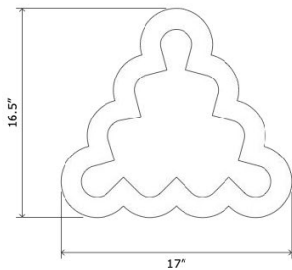

BZIPPY

Short Ruffle Planter

Inspired by collars, drapes and bed skirts, BZIPPY Ruffle Series is based around the notion of "bringing edges forward."

Standard Materials:
Ceramic

As Shown :
Sunset Pink

Standard Dimensions:
17" L x 16.5" W x 11" H