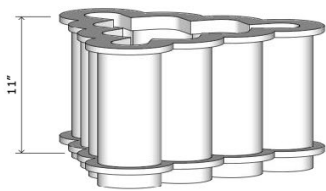

BZIPPY

Short Ruffle Planter

Inspired by collars, drapes and bed skirts, BZIPPY Ruffle Series is based around the notion of "bringing edges forward."

Standard Materials:
Ceramic

As Shown :
Sunset Pink

Standard Dimensions:
17" L x 16.5" W x 11" H