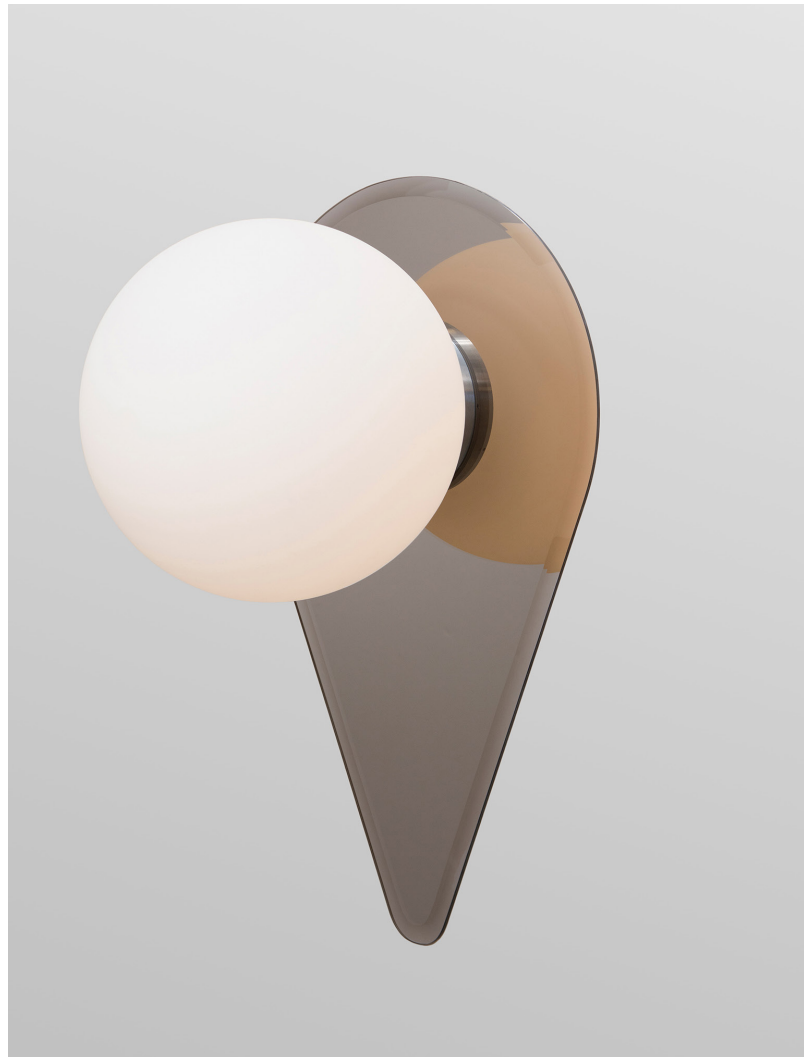

GRAIN

Vale Sconce

A striking sconce composed of a crisp bronze mirror and frosted glass diffuser. The Vale Sconce pairs a teardrop shaped backplate with a glass globe on a large scale. Shown in bronze mirror, aluminum and frosted glass. Custom materials, dimensions and finishes available.

Standard Materials:
Mirror, Aluminum, Glass

As Shown:
Bronze Mirror,
Aluminum and
Frosted Glass

Standard Dimensions:
18" W x 15.5" D x 30" H
Globe : 14" Dia

Lead Time:
8- 10 weeks

GRAIN

Vale Scone

Mounting:

Universal

Lamp Quantity:

1

Installation - Standard

2.75 in, 3 in or 3.28 in single
gang j-box

Brightness:

Varies by bulb, 60W max

CCT:

STANDARD METAL STANDARD GLASS

Polish Aluminum
(Custom)

Clear Glass