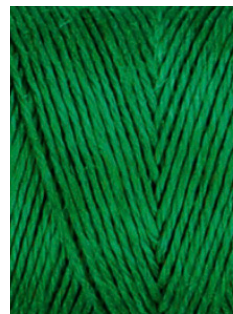

GRAIN

Stitch Round Mirror

A play on the Bound series, precision cut mirror is stitched to its backing with hemp twine. The Stitch Nonagon Mirror features hemp detailing at four points around the perimeter.

Standard Materials:

Mirror, FSC certified
Plywood, Hemp twine

Standard Twine Finishes:

Black, Blue, Brown, Green,
Natural, Orange, Pink,
Purple, Red, White, Yellow.

Shown as:

Black Hemp Twine

Standard Dimensions:

24" Dia x 0.6" D

Lead Time:

12 - 14 weeks

GRAIN

Materials and Finishes

STANDARD TWINE MATERIAL FINISHES

Custom materials & finish matching available.

Black

Blue

Brown

Green

Natural

Orange

Pink

Purple

Red