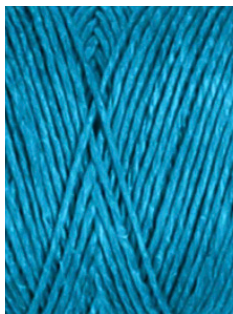

## Shown as:

Black Hemp Twine

## Lead Time:

12 - 14 weeks

GRAIN

Materials and Finishes

STANDARD TWINE MATERIAL FINISHES  
Custom materials & finish matching available.

Black

Blue

Brown

Green

Natural

Orange

Pink

Purple

Red

White

Yellow