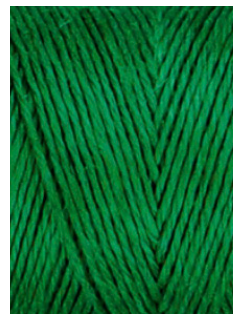

## Shown as:

Black Hemp Twine

## Lead Time:

12 - 14 weeks

GRAIN

Materials and Finishes

STANDARD TWINE MATERIAL FINISHES  
Custom materials & finish matching available.

Black

Blue

Brown

Green

Natural

Orange

Pink

Purple

Red

White

Yellow