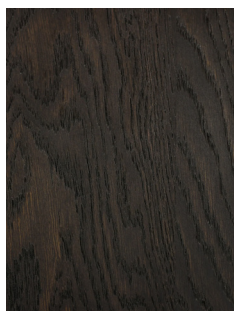

As Shown:
Maple, Brass,

Standard Materials:
Mirror, Wood, Metal

Standard Wood:
Ash, Black Walnut, Cherry,
Hard Maple, White Oak

Standard Dimensions:
30"W x 72"H

Lead Time:
14 - 16 weeks

PHAEDO

Materials and Finishes

STANDARD WOOD MATERIAL FINISHES
Custom materials & finish matching available.

Ash

Whitewash Ash

Greywash Ash

Black Walnut

Black Walnut
Oxidized

Cherry

Ebonized Cherry

Maple

Whitewash Maple

Ambrosia Maple

Oak

Oxidized Oak

Whitewashed Oak

Greywash Oak