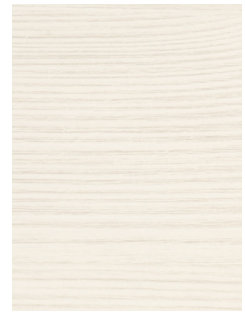

VONNEGUT KRAFT

Line Mirror 01

The Line Mirror 01 takes inspiration from the paintings of Agnes Martin and was conceived as a meditation on the subtle dimensional interplay between the rectilinear bone white Maple outer frame and the bold black anodized aluminum circle floating on the reflective field.

As Shown:

Bleached Maple with Black
Anodized Aluminum, Mirror

Standard Materials:

Wood, Mirror

Standard Wood Finishes:

Matte Clear, Oil/Wax

Standard Dimensions:

38"W x 38"H

Lead Time:

22 -26 Weeks

VONNEGUT KRAFT
Materials and Finishes

STANDARD WOOD MATERIAL FINISHES
Custom materials & finish matching available.

Bleached Maple

Sapele

White Oak

Black Dyed Ash