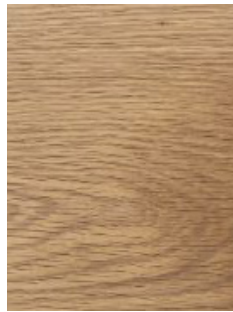

VONNEGUT KRAFT

Line Mirror 01

The Line Mirror 01 takes inspiration from the paintings of Agnes Martin and was conceived as a meditation on the subtle dimensional interplay between the rectilinear bone white Maple outer frame and the bold black anodized aluminum circle floating on the reflective field.

As Shown:

Bleached Maple with Black
Anodized Aluminum, Mirror

Standard Materials:

Wood, Mirror

Standard Wood Finishes:

Matte Clear, Oil/Wax

Standard Dimensions:

38"W x 38"H

Lead Time:

22 -26 Weeks

VONNEGUT KRAFT
Materials and Finishes

STANDARD WOOD MATERIAL FINISHES
Custom materials & finish matching available.

Bleached Maple

Sapele

White Oak

Black Dyed Ash