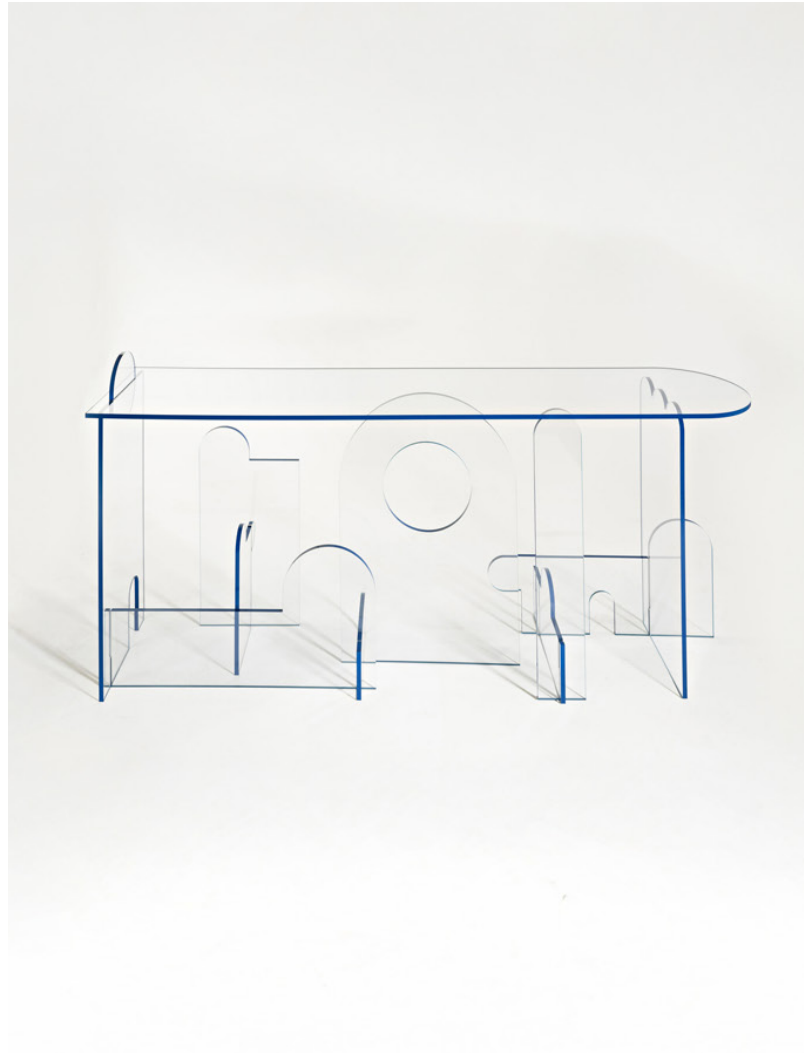

PHAEDO

Lexan Series Console

Inspired by line drawings, the Lexan Series invokes the movement and playfulness of the artist's sculptural work. The Lexan Series Table composes layers of intersecting lexan sheets cut to shape that carefully fit together, creating a unique coffee table.

Standard Materials:

Lexan

As Shown:

Clear Lexan

Standard Dimensions:

72"W x 15"D x 30"H

Lead Time:

14 - 16 weeks