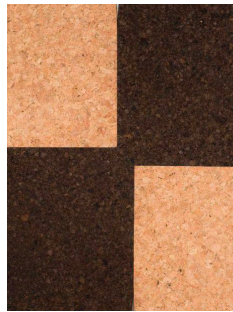

GRAIN

Clover Table Small

The Clover collection is a continuation of Grain's research and fascination with cork, a material that is rapidly renewable, carbon positive, and completely biodegradable.

Standard Materials:

14 - 16 weeks

GRAIN

Materials and Finishes

STANDARD CORK MATERIAL FINISHES

Custom materials & finish matching available.

Amorim Cork

Dark Brown Cork

Mix Cork