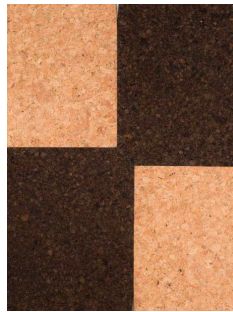

GRAIN

Clover Table Large

The Clover collection is a continuation of Grain's research and fascination with cork, a material that is rapidly renewable, carbon positive, and completely biodegradable.

Standard Materials:

14 - 16 weeks

GRAIN

Materials and Finishes

STANDARD CORK MATERIAL FINISHES

Custom materials & finish matching available.

Amorim Cork

Dark Brown Cork

Mix Cork