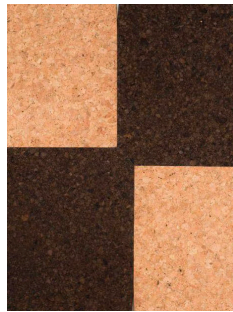

GRAIN

Clover Side Table

The Clover collection is a continuation of Grain's research and fascination with cork, a material that is rapidly renewable, carbon positive, and completely biodegradable.

Standard Materials:

14 - 16 weeks

GRAIN

Materials and Finishes

STANDARD CORK MATERIAL FINISHES

Custom materials & finish matching available.

Amorim Cork

Dark Brown Cork

Mix Cork