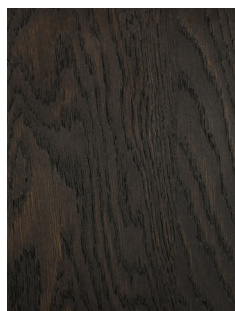

PHAEDO

Bridle Chair

The Bridle series is inspired by equestrian design. A restraint use of elemental forms results in intentional and refined ornament that is both functional and allows for appreciation of the material.

As Shown:
Oak with an Oxidized
Finish

Standard Materials:
Wood

Standard Wood:
Ash, Black Walnut, Cherry,
Hard Maple, White Oak

Standard Dimensions:
17.5"W x 17"D x 35"H

Lead Time:
14 - 16 weeks

PHAEDO

Materials and Finishes

STANDARD WOOD MATERIAL FINISHES
Custom materials & finish matching available.

Ash

Whitewash Ash

Greywash Ash

Black Walnut

Black Walnut
Oxidized

Cherry

Ebonized Cherry

Maple

Whitewash Maple

Ambrosia Maple

Oak

Oxidized Oak

Whitewashed Oak

Greywash Oak