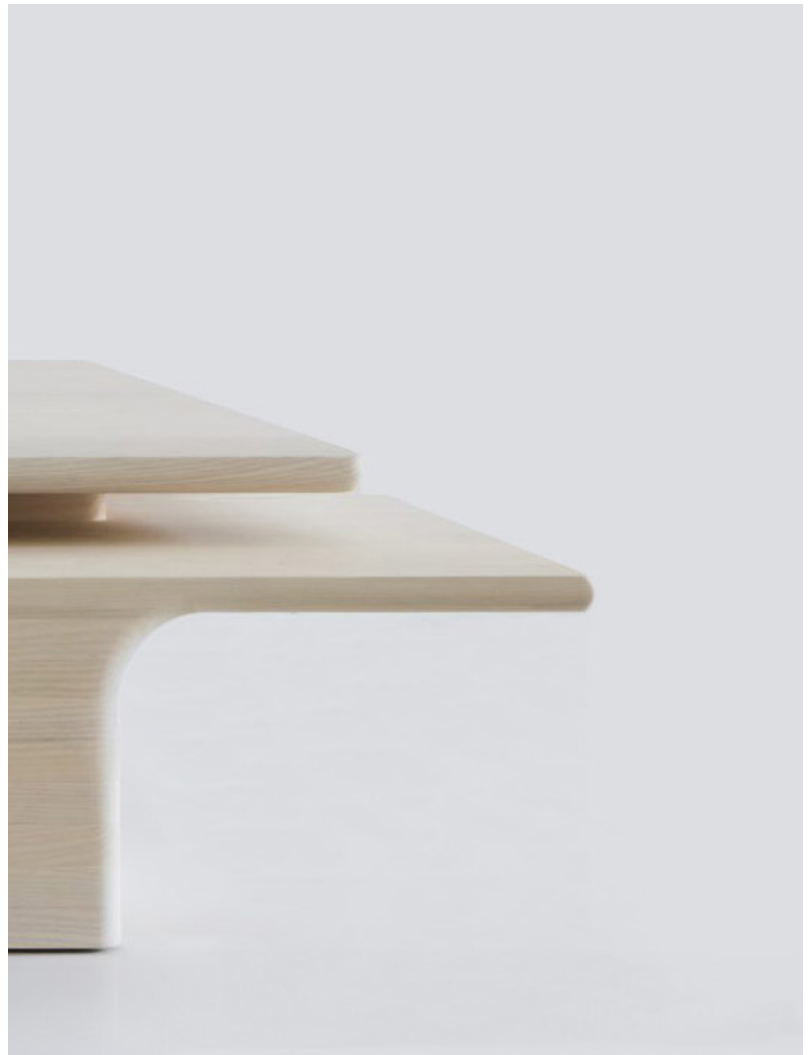

KWH

Arc/Shift Coffee Table

The Arc/Shift Coffee table, from KWH's Repeat/ARC series, features solid, bleached ash hardwood and a skillfully joined, layered table-top.

Standard Materials:

Wood

As Shown:

Bleached Ash

Standard Dimensions:

48"W x 72"L x 17"H

Lead Time:

12-16 Weeks

KWH

Materials and Finishes

STANDARD WOOD MATERIAL FINISHES
Custom materials & finish matching available.

Bleached Ash