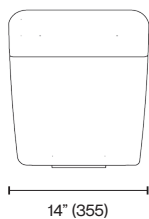

Studio Paolo Ferrari
T Stool

The fully upholstered form of the T Stool is architecturally inspired. Two symmetrical halves come together to create a slightly dipped seat.

Standard Materials:
COM

COM Requirements:
3 yards

Standard Dimensions:
1. 15" L x 18" D x 12" H
2. 18" L x 22" D x 14.5" H

As Shown:
Metaphores Cambon Crème

Lead Time:
14 - 16 weeks