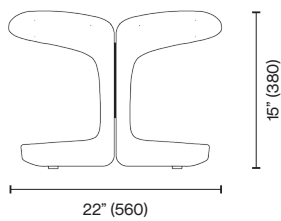

Studio Paolo Ferrari
T Stool

The fully upholstered form of the T Stool is architecturally inspired. Two symmetrical halves come together to create a slightly dipped seat.

Standard Materials:
COM

COM Requirements:
3 yards

Standard Dimensions:
1. 15" L x 18" D x 12" H
2. 18" L x 22" D x 14.5" H

As Shown:
Metaphores Cambon Crème

Lead Time:
14 - 16 weeks