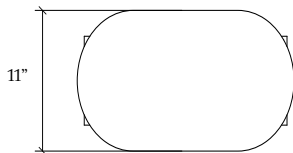

KAWABI

Souvenir Floor Lamp

The Souvenir Lamps explore the concept of spiritual gateways and how they symbolically mark a transition from the mundane to the sacred. Simple, pared down lines help to elevate the paper illumination and create a central visual beacon.

Standard Materials:

Wood, Brass, Kozo Paper, and Rattan

As Shown:

Walnut, Unlacquered Brass, Kozo Paper, and Rattan

Standard Finishes:

White Oak, Cherry, Walnut, Maple

Standard Brass Finishes:

Unlacquered, Lacquered, Blackened Brass

Standard Dimensions:

20" W x 11" D x 61" H

Lead Time:

8 - 12 weeks