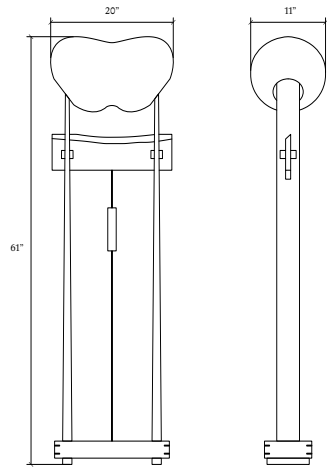

KAWABI

Souvenir Floor Lamp

The Souvenir Lamps explore the concept of spiritual gateways and how they symbolically mark a transition from the mundane to the sacred. Simple, pared down lines help to elevate the paper illumination and create a central visual beacon.

Standard Materials:

Wood, Brass, Kozo Paper, and Rattan

As Shown:

Walnut, Unlacquered Brass, Kozo Paper, and Rattan

Standard Finishes:

White Oak, Cherry, Walnut, Maple

Standard Brass Finishes:

Unlacquered, Lacquered, Blackened Brass

Standard Dimensions:

20" W x 11" D x 61" H

Lead Time:

8 - 12 weeks