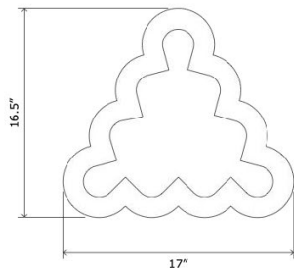

BZIPPY

Short Ruffle Planter

Inspired by collars, drapes and bed skirts, BZIPPY Ruffle Series is based around the notion of "bringing edges forward."

Standard Materials:
Ceramic

As Shown :
Sunset Pink

Standard Dimensions:
17" L x 16.5" W x 11" H