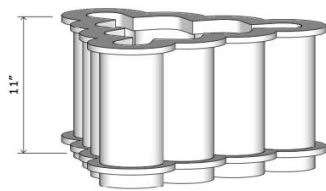

BZIPPY

Short Ruffle Planter

Inspired by collars, drapes and bed skirts, BZIPPY Ruffle Series is based around the notion of "bringing edges forward."

Standard Materials:
Ceramic

As Shown :
Sunset Pink

Standard Dimensions:
17" L x 16.5" W x 11" H