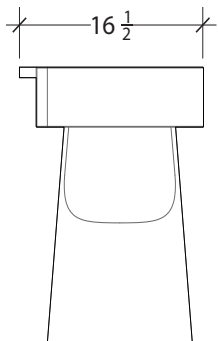

Marmar Studio
Pippi Nightstand

The Pippi Nightstand's scalloped base is accented with linear planes and a signature button-nose drawer pull.

Shown As:
Oiled Beech and
Whitewashed Maple

Standard Materials:
Wood

Drawer Size
13.75" L x 12" D x 2.5" H

Standard Dimensions:
17" L x 16.5" D x 24.5" H

Lead Time:
24 - 28 weeks

Marmar Studio

Materials and Finishes

STANDARD WOOD MATERIAL FINISHES

Custom materials & finish matching available.