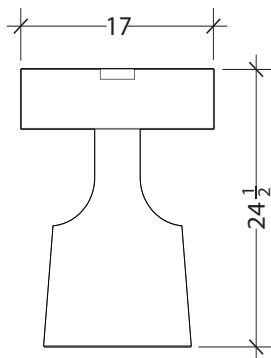

Marmar Studio
Pippi Nightstand

The Pippi Nightstand's scalloped base is accented with linear planes and a signature button-nose drawer pull.

Shown As:
Oiled Beech and
Whitewashed Maple

Standard Materials:
Wood

Drawer Size
13.75" L x 12" D x 2.5" H

Standard Dimensions:
17" L x 16.5" D x 24.5" H

Lead Time:
24 - 28 weeks