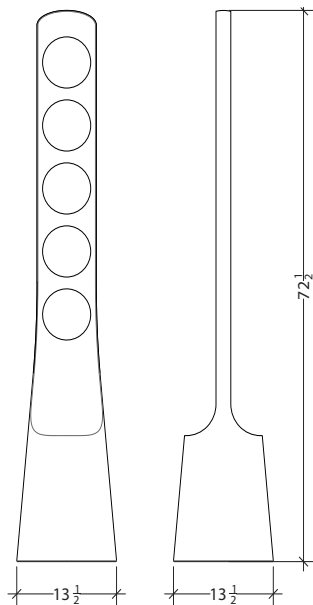

Marmar Studio

Noon Valet

Statuesque in form and color, the Noon Valet is designed for intuitive use as a garment rack or display object.

Shown As:
Oiled Beech and
Whitewashed Maple

Standard Materials:
Wood

Hole Size
6.25" Dia

Standard Dimensions:
13.5" Dia x 72.5" H

Lead Time:
24 - 28 weeks

Marmar Studio

Materials and Finishes

STANDARD WOOD MATERIAL FINISHES

Custom materials & finish matching available.

Whitewashed Maple