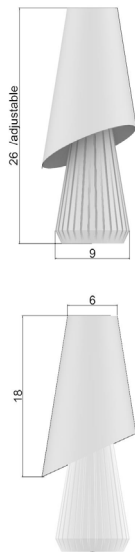

ALARA ALKAN STUDIO

Maelen Table Lamp

The Madra Table Lamp embodies a minimalist and modern design. The warm white linen lampshade, with its unique slanted skirt featuring a short front and long tail, exudes an elegant presence.

Standard Materials:  
Ash, White Linen (Shade)

Shown As:  
Bleached Ash

Standard Dimensions:  
9"  $\phi$  x 30" H (Shade : 11"  $\phi$ )

Lead Time:  
6-8 weeks