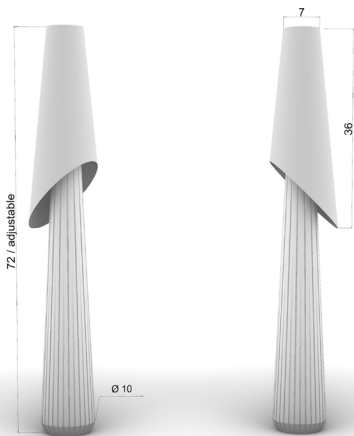

ALARA ALKAN STUDIO

Maelen Floor Lamp

The Madra Table Lamp embodies a minimalist and modern design. The warm white linen lampshade, with its unique slanted skirt featuring a short front and long tail, exudes an elegant presence.

Standard Materials:
White Oak, White Linen
(Shade)

Shown As:
White Oak

Standard Dimensions:
10" ϕ x 75" H (Shade : 14" ϕ)

Lead Time:
6-8 weeks

ALARA ALKAN STUDIO

Materials and Finishes

STANDARD WOOD MATERIAL FINISHES