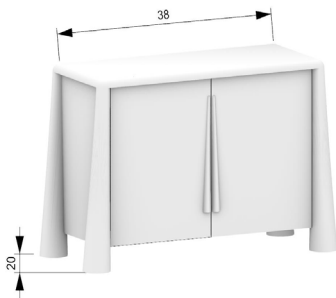

Standard Materials:
Wood

Shown As:
Douglas Fir

Standard Dimensions:
38" L x 20" W x 32" H

Lead Time:
12-14 weeks

ALARA ALKAN STUDIO

Materials and Finishes

STANDARD WOOD MATERIAL FINISHES
Custom materials & finish matching available.