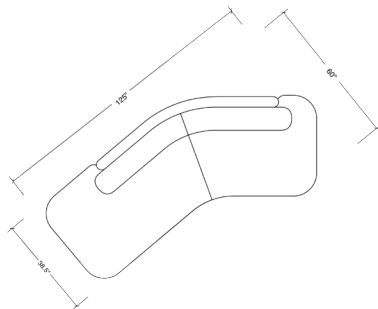

Studio Paolo Ferrari  
Lido Sofa

The Lido Sofa is a study in form and pop of color upholstered in a bright yellow.

Standard Materials:

COM

COM Requirements:

- (1) 19 Yards
- (2) 24 Yards

Standard Dimensions:

- (1) 104 " W x 73 " D x 29 " H
- (2) 125 " W x 61 " D x 29 " H

Seat Height: 16 "

As Shown:

Decar Milano Karandash  
Soufre

Lead Time:

14- 16 weeks