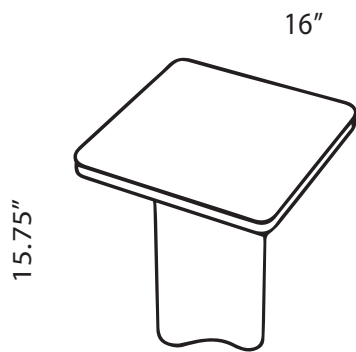

SSS ATELIER

Ledge Side Table -
Stone

The playful solid wood legs of the Ledge Side Table juxtapose the clean lines of the custom double bullnose edge top for an alluring contrast.

Standard Materials:
Wood, Stone

Shown As:
White Oak, Crema Stone

Standard Stone Finishes:
Rossa, Verde, Crema, Viola

Standard Wood Finishes:
White Oak, Walnut,
Ebonized Oak

Standard Dimensions:
16"L x 16"W x 15.75"H

Lead Time:
16 -18 weeks