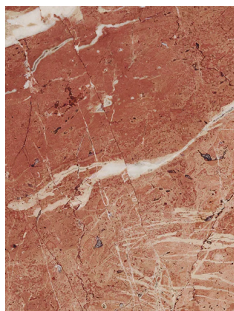

SSS ATELIER

Ledge Side Table -
Stone

The playful solid wood legs of the Ledge Side Table juxtapose the clean lines of the custom double bullnose edge top for an alluring contrast.

Standard Materials:
Wood, Stone

Shown As:
White Oak, Crema Stone

Standard Stone Finishes:
Rossa, Verde, Crema, Viola

Standard Wood Finishes:
White Oak, Walnut,
Ebonized Oak

Standard Dimensions:
16"L x 16"W x 15.75"H

Lead Time:
16 -18 weeks

SSS Atelier

Materials and Finishes

STANDARD WOOD MATERIAL FINISHES

Custom materials & finish matching available.

White Oak

Walnut

Ebonized Oak

STANDARD STONE MATERIAL FINISHES

Custom materials & finish matching available.

Crema

Rossa

Verde

Viola