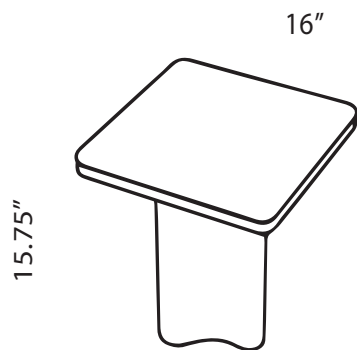

SSS ATELIER

Ledge Side Table -  
Wood

The playful solid wood legs of the Ledge Side Table juxtapose the clean lines of the custom double bullnose edge top for an alluring contrast.

Shown As:  
White Oak

Standard Materials:  
Wood

Standard Wood Finishes:  
White Oak, Walnut,  
Ebonized Oak

Standard Dimensions:  
16"L x 16"W x 15.75"H

Lead Time:  
16 -18 weeks

SSS Atelier

Materials and Finishes

STANDARD WOOD MATERIAL FINISHES

Custom materials & finish matching available.