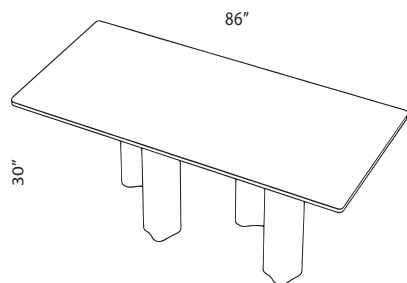

SSS ATELIER

Ledge Side Table -  
Stone

The playful solid wood legs of the Ledge Side Table juxtapose the clean lines of the custom double bullnose edge top for an alluring contrast.

Standard Materials:  
Wood, Stone

Shown As:  
White Oak, Viola Stone

Standard Stone Finishes:  
Rossa, Verde, Crema, Viola

Standard Wood Finishes:  
White Oak, Walnut,  
Ebonized Oak

Standard Dimensions:  
40"L x 86"W x 30"H

Lead Time:  
16 -18 weeks