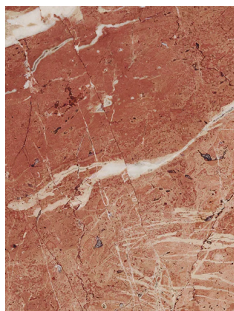

SSS ATELIER

Ledge Side Table -  
Stone

The playful solid wood legs of the Ledge Side Table juxtapose the clean lines of the custom double bullnose edge top for an alluring contrast.

Standard Materials:  
Wood, Stone

Shown As:  
White Oak, Viola Stone

Standard Stone Finishes:  
Rossa, Verde, Crema, Viola

Standard Wood Finishes:  
White Oak, Walnut,  
Ebonized Oak

Standard Dimensions:  
40"L x 86"W x 30"H

Lead Time:  
16 -18 weeks

SSS Atelier

Materials and Finishes

STANDARD WOOD MATERIAL FINISHES

Custom materials & finish matching available.

White Oak

Walnut

Ebonized Oak

STANDARD STONE MATERIAL FINISHES

Custom materials & finish matching available.

Crema

Rossa

Verde

Viola