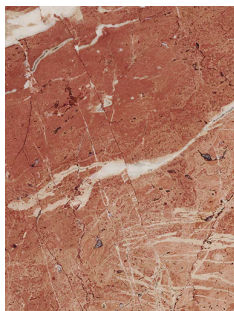

SSS ATELIER

Ledge Coffee Table -
Stone

Taking inspiration from the trees surrounding the designer's studio, the Ledge Coffee Table's custom double bullnose edge top rests on exposed freeform legs.

Standard Materials:

Wood, Stone

Shown As:

White Oak, Verde Stone

Standard Stone Finishes:

Rossa, Verde, Crema, Viola

Standard Wood Finishes:

White Oak, Walnut,
Ebonized Oak

Standard Dimensions:

48"L x 46"W x 14"H

Lead Time:

16 -18 weeks

SSS Atelier

Materials and Finishes

STANDARD WOOD MATERIAL FINISHES

Custom materials & finish matching available.

White Oak

Walnut

Ebonized Oak

STANDARD STONE MATERIAL FINISHES

Custom materials & finish matching available.

Crema

Rossa

Verde

Viola