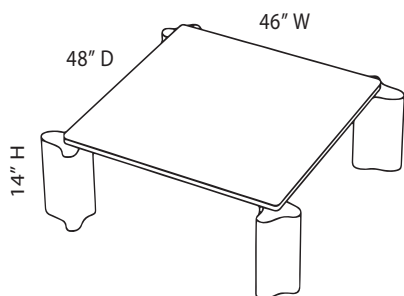

SSS ATELIER

Ledge Coffee Table -
Stone

Taking inspiration from the trees surrounding the designer's studio, the Ledge Coffee Table's custom double bullnose edge top rests on exposed freeform legs.

Standard Materials:

Wood, Stone

Shown As:

White Oak, Verde Stone

Standard Stone Finishes:

Rossa, Verde, Crema, Viola

Standard Wood Finishes:

White Oak, Walnut,
Ebonized Oak

Standard Dimensions:

48"L x 46"W x 14"H

Lead Time:

16 -18 weeks