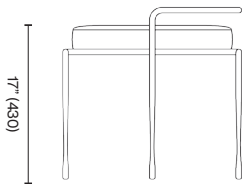

## Leather Wrapped Stool

The Leather Wrapped Low Stool features a subtle hand stitched leather wrapped metal frame topped with an upholstered seat cushion.

### Standard Dimensions:

17.5" Dia x 14" H

SH: 14.5"

Lead Time:

14 - 16 weeks