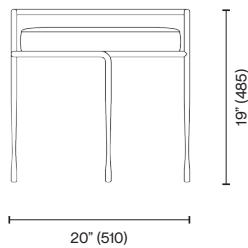

## Leather Wrapped Stool

The Leather Wrapped Low Stool features a subtle hand stitched leather wrapped metal frame topped with an upholstered seat cushion.

### Standard Dimensions:

17.5" Dia x 14" H

SH: 14.5"

Lead Time:

14 - 16 weeks