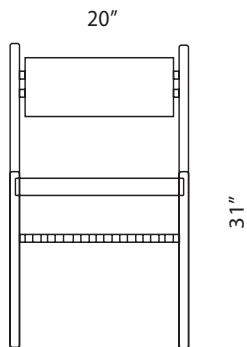

Standard Materials:
Wood, Brass, COM

Shown As:
Ebonized Oak, COM

Standard Finishes:
White Oak, Walnut,
Ebonized Oak

COM Requirements
18 Sq Feet per Seat
3/4 Sq Feet per Booster

Standard Dimensions:
20" L x 20"W x 31"H
Seat Height : 18