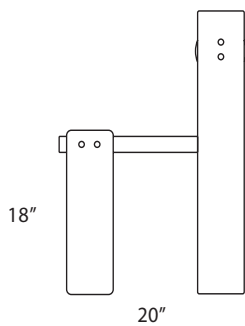

Standard Materials:
Wood, Brass, COM

Shown As:
Ebonized Oak, COM

Standard Finishes:
White Oak, Walnut,
Ebonized Oak

COM Requirements
18 Sq Feet per Seat
3/4 Sq Feet per Booster

Standard Dimensions:
20" L x 20"W x 31"H
Seat Height : 18