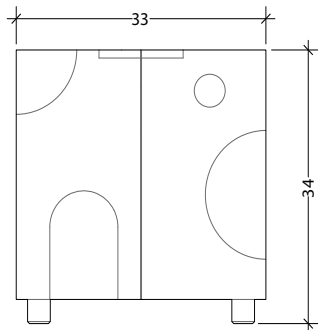

Marmar Studio
Jot Cabinet

Wrapping around the Jot Cabinet's form, inlaid oak patterning blends the signature button-nose drawer pull into the rest of the composition

Shown As:
Oiled Walnut and Oak

Standard Materials:
Wood

Interior Depth:
11.5" D

Standard Dimensions:
33" L x 14.5" D x 34" H

Lead Time:
24 - 28 weeks