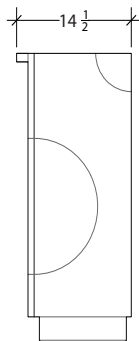

Marmar Studio
Jot Cabinet

Wrapping around the Jot Cabinet's form, inlaid oak patterning blends the signature button-nose drawer pull into the rest of the composition

Shown As:
Oiled Walnut and Oak

Standard Materials:
Wood

Interior Depth:
11.5" D

Standard Dimensions:
33" L x 14.5" D x 34" H

Lead Time:
24 - 28 weeks