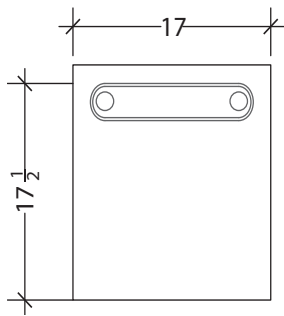

Marmar Studio
Ibbit Stool

The Ibbit Stool's plush seat is in contrast to its brawny legs, highlighting the connection point of two different materials.

Shown As:
Corduroy and Whitewashed
Ash

Standard Materials:
Wood and COM

COM Requirements
1 Yard

Standard Dimensions:
24.5" L x 17" D x 19" H

Lead Time:
24 - 28 weeks