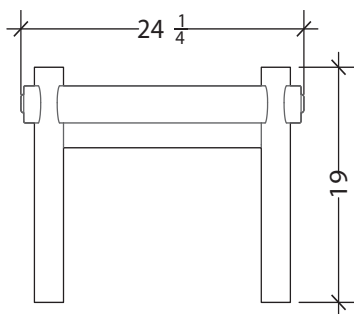

Marmar Studio
Ibbit Stool

The Ibbit Stool's plush seat is in contrast to its brawny legs, highlighting the connection point of two different materials.

Shown As:
Corduroy and Whitewashed
Ash

Standard Materials:
Wood and COM

COM Requirements
1 Yard

Standard Dimensions:
24.5" L x 17" D x 19" H

Lead Time:
24 - 28 weeks

Marmar Studio

Materials and Finishes

STANDARD WOOD MATERIAL FINISHES

Custom materials & finish matching available.