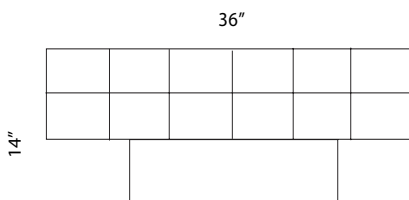

SSS ATELIER

Gambit Coffee Table

With its juxtaposed stones fused in a seamless checkerboard pattern, the Gambit Coffee Table is a blend of post-modern form and classic material. The result is a statement piece that can anchor a room and bend to fit a variety of styles.

Shown As:
Rossa and Crema

Standard Materials:
Stone

Standard Finishes:
Rossa, Verde, Crema & Viola
Stone

Standard Dimensions:
1. 36"L x 36"W x 14"H
2. 48"L x 48"W x 14"H
3. 48"L x 36"W x 14"H

Lead Time:
16 -18 weeks