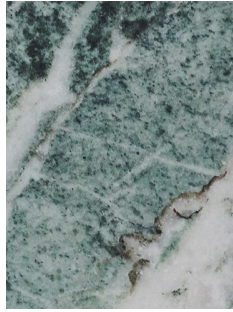

SSS ATELIER

Gambit Coffee Table

With its juxtaposed stones fused in a seamless checkerboard pattern, the Gambit Coffee Table is a blend of post-modern form and classic material. The result is a statement piece that can anchor a room and bend to fit a variety of styles.

Shown As:
Rossa and Crema

Standard Materials:
Stone

Standard Finishes:
Rossa, Verde, Crema & Viola
Stone

Standard Dimensions:
1. 36"L x 36"W x 14"H
2. 48"L x 48"W x 14"H
3. 48"L x 36"W x 14"H

Lead Time:
16 -18 weeks

SSS Atelier

Materials and Finishes

STANDARD STONE MATERIAL FINISHES
Custom materials & finish matching available.

Crema

Rossa

Verde

Viola