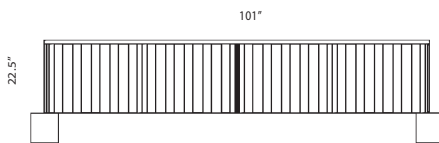

SSS ATELIER
Fort Credenza

Featuring 8' of storage, the Fort Credenza's hyper linear design emits a polished neutrality.

Shown As:
White Oak

Standard Materials:
Wood

Standard Wood Finishes:
White Oak, Walnut,
Ebonized Oak

Standard Dimensions:
101"L x 18"W x 22.5"H

Lead Time:
16 -18 weeks

SSS Atelier

Materials and Finishes

STANDARD WOOD MATERIAL FINISHES

Custom materials & finish matching available.

White Oak

Walnut