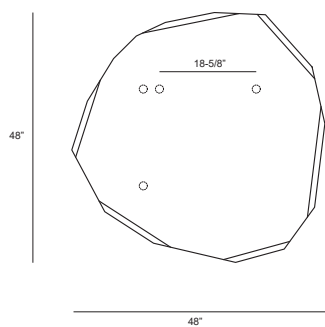

Studio Paolo Ferrari
Facet Mirror

The gem-like structure of the Facet Mirror Features a bevelled edge and can be oriented in any direction.

Standard Materials:
Glass Mirror

As Shown:
Clear Mirror

Standard Dimensions:
(1) 36" Dia
(2) 48" Dia

Lead Time:
14- 16 weeks