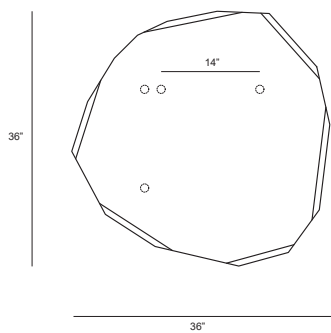

Studio Paolo Ferrari
Facet Mirror

The gem-like structure of the Facet Mirror Features a bevelled edge and can be oriented in any direction.

Standard Materials:
Glass Mirror

As Shown:
Clear Mirror

Standard Dimensions:
(1) 36" Dia
(2) 48" Dia