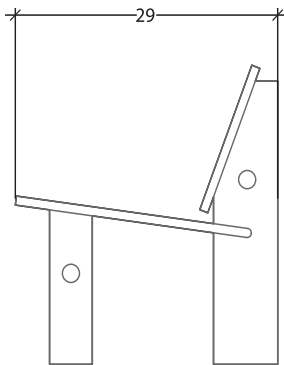

Marmar Studio

Clog Lounger

Aspiring to its namesake footwear, the Clog Lounger is a stylishly compact take on the timeless combination of wood and leather.

Shown As:
Oiled beech and Veg Tan
Leather

Standard Materials:
Wood

Seat Height
16.5" D

Standard Dimensions:
29" L x 29" D x 33" H

Lead Time:
24 - 28 weeks

Marmar Studio

Materials and Finishes

STANDARD WOOD MATERIAL FINISHES

Custom materials & finish matching available.

Whitewashed Maple