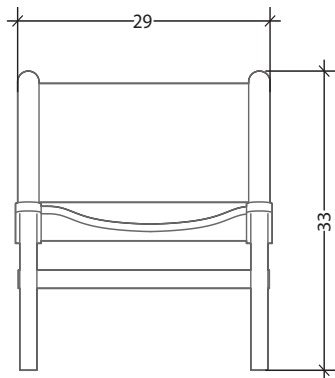

Marmar Studio

Clog Lounger

Aspiring to its namesake footwear, the Clog Lounger is a stylishly compact take on the timeless combination of wood and leather.

Shown As:
Oiled beech and Veg Tan
Leather

Standard Materials:
Wood

Seat Height
16.5" D

Standard Dimensions:
29" L x 29" D x 33" H

Lead Time:
24 - 28 weeks