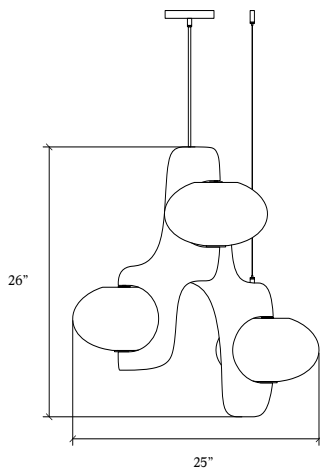

Kawabi

Cascade Pendant

A dynamic arrangement inspired by 'cascade-style' (kengai) bonsai arrangements, where branches of a tree are trained to grow downward while alternating left and right.

Standard Materials:

Wood, Brass, Kozo Paper, and Rattan

Standard Finishes:

White Oak, Cherry, Walnut, Maple

Standard Dimensions:

25" L x 25" W x 26"H

Standard Brass Finishes:

Unlacquered, Lacquered, Blackened, Chrome Brass

As Shown: