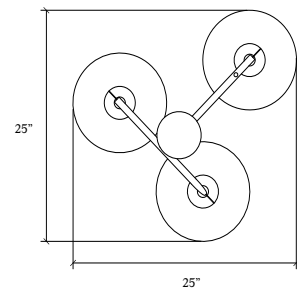

Kawabi

Cascade Pendant

A dynamic arrangement inspired by 'cascade-style' (kengai) bonsai arrangements, where branches of a tree are trained to grow downward while alternating left and right.

Standard Materials:

Wood, Brass, Kozo Paper, and Rattan

Standard Finishes:

White Oak, Cherry, Walnut, Maple

Standard Dimensions:

25" L x 25" W x 26"H

Standard Brass Finishes:

Unlacquered, Lacquered, Blackened, Chrome Brass

As Shown: