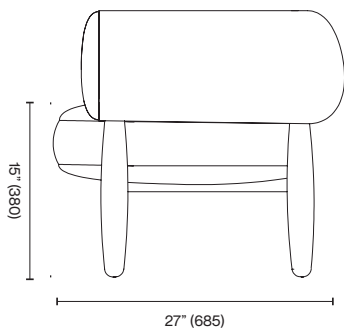

Studio Paolo Ferrari
Boe Lounge Chair

The Boe Lounge from Studio Paolo Ferrari Editions 5 embodies a language of softness. Upholstered cushions rest atop black stained ash legs.

Standard Materials:

COM, Wood

Standard Wood Finishes:

Grey, Indigo, Limed Black,
Limed Medium, White
Wash, Natural Satin Oak

Standard Dimensions:

32" W x 26" D x 24" H
Seat Height: 15"

As Shown:

Kvadrat Zero,
Black Stained Oak

COM Requirements:

4 yards

Lead Time:

14- 16 weeks