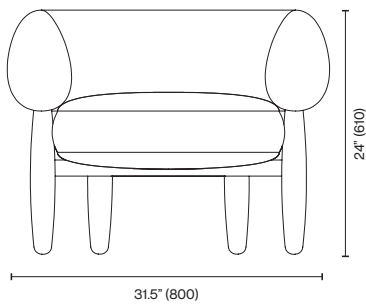

Studio Paolo Ferrari  
Boe Lounge Chair

The Boe Lounge from Studio Paolo Ferrari Editions 5 embodies a language of softness. Upholstered cushions rest atop black stained ash legs.

Standard Materials:

COM, Wood

Standard Wood Finishes:

Grey, Indigo, Limed Black,  
Limed Medium, White  
Wash, Natural Satin Oak

Standard Dimensions:

32" W x 26" D x 24" H  
Seat Height: 15"

As Shown:

Kvadrat Zero,  
Black Stained Oak

COM Requirements: