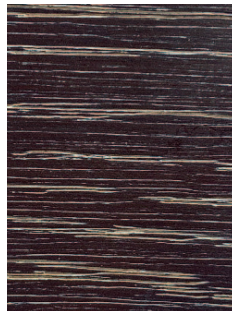

Studio Paolo Ferrari
Bevelled Edge Low
Table

The soft radiused base of the Bevelled Edge Low Table supports a wide circular top. The entirely hardwood form is softened by a bevelled edge around the table top.

Standard Materials:

Wood

Standard Finishes:

Grey, Indigo, Limed Black,
Limed Medium, White
Wash, Natural Satin Oak

As Shown:
White Wash 01

Standard Dimensions:

36" Dia x 14" H
48" Dia x 14" H

Lead Time:
14- 16 weeks

Studio Paolo Ferrari
Materials and Finishes

STANDARD WOOD MATERIAL FINISHES
Custom materials & finish matching available.

White Oak White
Wash 01

White Oak Indigo
Stain 01

White Oak Limed
Black Stain 01

White Oak Limed
Medium Stain 01

White Oak Natural
Stain 01

White Oak Grey
Stain 01

Walnut Dark Stain
01*

Walnut Clear Coat
01*

Walnut White Wash
01*

White Ash White
Wash 01*

White Ash Black
Stain 01*