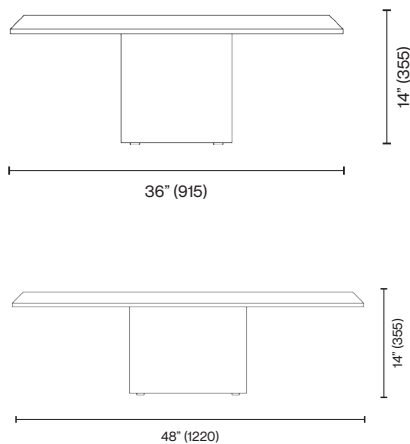

Studio Paolo Ferrari
Bevelled Edge Low
Table

The soft radiused base of the Bevelled Edge Low Table supports a wide circular top. The entirely hardwood form is softened by a bevelled edge around the table top.

Standard Materials:

Wood

Standard Finishes:

Grey, Indigo, Limed Black,
Limed Medium, White
Wash, Natural Satin Oak

As Shown:
White Wash 01

Standard Dimensions:

36" Dia x 14" H
48" Dia x 14" H

Lead Time:
14- 16 weeks