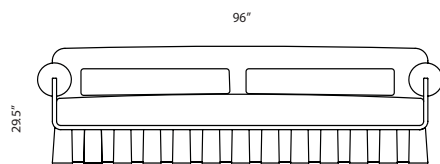

SSS ATELIER

Alba Sofa

The Alba Sofa takes its name and petal-like box pleated skirt from the Michigan Wildflower, *Prenanthes Alba*. Shown in Velvet upholstery

Shown As:
Camira Tulip

Standard Materials:
COM

COM Requirements
25 Yards

Standard Dimensions:
96" L x 40"W x 29.5"H

Lead Time:
16-18 weeks

SSS Atelier

Materials and Finishes

APPROVED COM MATERIAL FINISHES

Custom materials & finish matching available.

[CamiraRust CPP25](#)