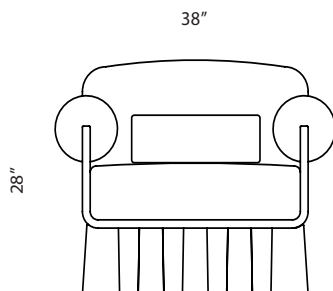

SSS ATELIER

Alba Lounge Chair

The Alba Lounge Chair takes its name and petal-like box pleated skirt from the Michigan Wildflower, *Prenanthes Alba*.

Shown As:
Camira Rust

Standard Materials:
COM

COM Requirements
10 Yards

Standard Dimensions:
36" L x 36"W x 28"H
Seat Height : 16"

Lead Time:
8 -10 weeks

SSS Atelier

Materials and Finishes

APPROVED COM MATERIAL FINISHES

Custom materials & finish matching available.

[CamiraRust CPP25](#)