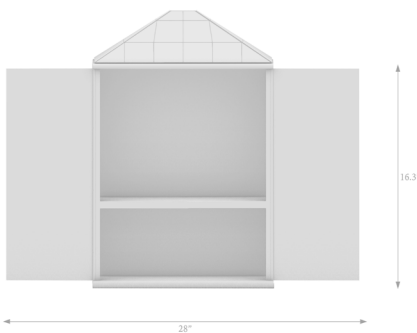

M.PEI STUDIO

Wonder Chamber
003- Labyrinth
Garden

The Labyrinth Garden is one in a series of four wall-mounted cabinets, uniform in form but differentiated by the interplay of materials. They document stories from deep within the designer's subconscious, evoking wonder.

Standard Materials:
Hand-drawn tiles, Maple,
Brass hardware

Standard Dimensions:
14" L x 8" D x 21" H

Mounting and Installation

French Cleat
Weight: 13.23lbs

Lead Time:
10 - 12 weeks