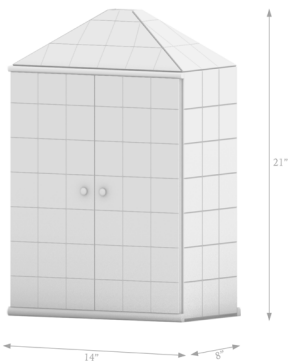

M.PEI STUDIO

Wonder Chamber
003- Labyrinth
Garden

The Labyrinth Garden is one in a series of four wall-mounted cabinets, uniform in form but differentiated by the interplay of materials. They document stories from deep within the designer's subconscious, evoking wonder.

Standard Materials:
Hand-drawn tiles, Maple,
Brass hardware

Standard Dimensions:
14" L x 8" D x 21" H

Mounting and Installation

French Cleat
Weight: 13.23lbs

Lead Time:
10 - 12 weeks