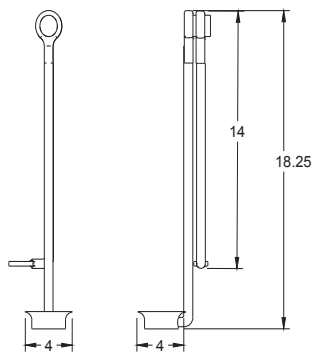

THOMAS YANG STUDIO

Wall Hook - 514

Standing alone or as a set, this series of wall hooks is Yang's interpretation of the Shaker craft movement. Each one-off hook does not belong to a rigid system but rather highlights the existing architecture of a space.

Shown As:
Cherry, Sterling Silver

Standard Materials:
Wood, Sterling Silver

Standard Finishes:
Cherry, Maple, Cedar

Standard Dimensions:
4" L x 4" W x 18.25" H

Lead Time:
12-14 weeks