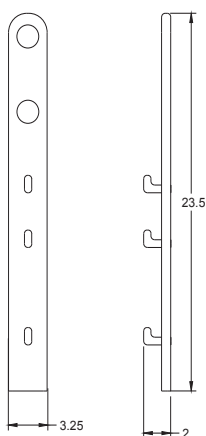

Shown As:  
Cherry

Standard Materials:  
Wood

Standard Finishes:  
Cherry, Maple, Cedar

Standard Dimensions:  
0.75" L x 3.25" W x 23.5" H

Lead Time:  
6-8 weeks

Thomas Yang Studio  
Materials and Finishes