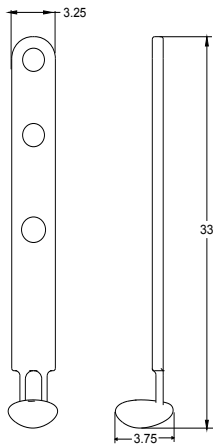

Shown As:  
Cherry, River Stone

Standard Materials:  
Wood, Stone

Standard Finishes:  
Cherry, Maple, Cedar

Standard Dimensions:  
3.25" L x 3.75" W x 33" H

Lead Time:  
10-12 weeks

Thomas Yang Studio  
Materials and Finishes

Shown As:  
Cherry, Kanna-Dai White  
Oak, RiverStone

Standard Materials:  
Wood, Stone

Standard Finishes:  
Cherry, Maple, Cedar

Standard Dimensions:  
6.75" L x 3.5" W x 26.5" H

Lead Time:  
10-12 weeks

Shown As:  
Cherry

Standard Materials:  
Wood

Standard Finishes:  
Cherry, Maple, Cedar

Standard Dimensions:  
0.75" L x 3.25" W x 23.5" H

Lead Time:  
6-8 weeks

Thomas Yang Studio  
Materials and Finishes

Shown As:  
Cherry, River Stone Knob

Standard Finishes:  
Cherry, Maple, Cedar

Standard Materials:  
Wood, Stone

Standard Dimensions:  
0.75" L x 12.5" W x 20" H

Lead Time:  
6-8 weeks

Thomas Yang Studio  
Materials and Finishes