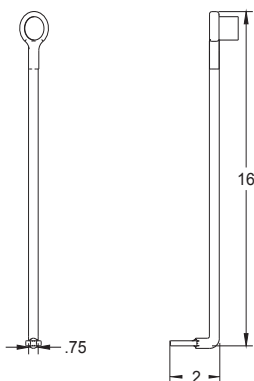

THOMAS YANG STUDIO

Wall Hook - No.15 3rd Floor

Standing alone or as a set, this series of wall hooks is Yang's interpretation of the Shaker craft movement. Each one-off hook does not belong to a rigid system but rather highlights the existing architecture of a space.

Shown As:
Cherry, Sterling Silver,
Mohair and Silk Ribbon,
Palm Bristle Brush

Standard Materials:
Wood, Sterling Silver

Standard Finishes:
Cherry, Maple, Cedar

Standard Dimensions:
2" L x 0.75"W x 16"H

Lead Time:
6-8 weeks