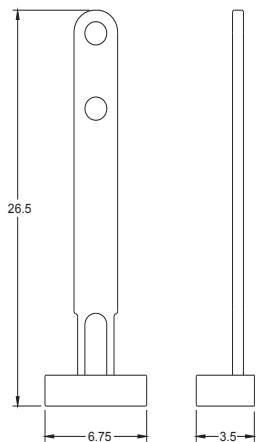

Shown As:  
Cherry, River Stone

Standard Materials:  
Wood, Stone

Standard Finishes:  
Cherry, Maple, Cedar

Standard Dimensions:  
3.25" L x 3.75" W x 33" H

Lead Time:  
10-12 weeks

Thomas Yang Studio  
Materials and Finishes

Shown As:  
Cherry, Kanna-Dai White  
Oak, RiverStone

Standard Materials:  
Wood, Stone

Standard Finishes:  
Cherry, Maple, Cedar

Standard Dimensions:  
6.75" L x 3.5" W x 26.5" H

Lead Time:  
10-12 weeks

Shown As:  
Cherry

Standard Materials:  
Wood

Standard Finishes:  
Cherry, Maple, Cedar

Standard Dimensions:  
0.75" L x 3.25" W x 23.5" H

Lead Time:  
6-8 weeks

Thomas Yang Studio  
Materials and Finishes