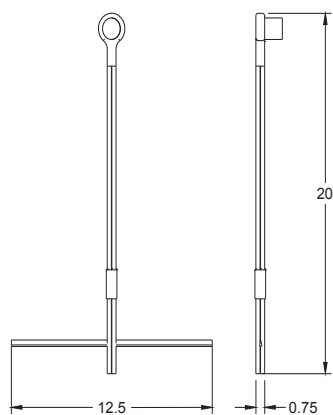

Shown As:  
Cherry

Standard Materials:  
Wood

Standard Finishes:  
Cherry, Maple, Cedar

Standard Dimensions:  
0.75" L x 3.25" W x 23.5" H

Lead Time:  
6-8 weeks

Thomas Yang Studio  
Materials and Finishes

Shown As:  
Cherry, River Stone Knob

Standard Finishes:  
Cherry, Maple, Cedar

Standard Materials:  
Wood, Stone

Standard Dimensions:  
0.75" L x 12.5" W x 20" H

Lead Time:  
6-8 weeks

Thomas Yang Studio  
Materials and Finishes