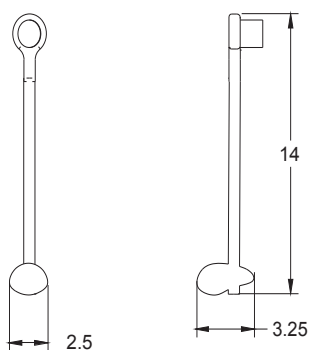

THOMAS YANG STUDIO

Wall Hook - Jinshan
South Road

Standing alone or as a set, this series of wall hooks is Yang's interpretation of the Shaker craft movement. Each one-off hook does not belong to a rigid system but rather highlights the existing architecture of a space.

Shown As:
Cherry, Taiwanese River
Stone

Standard Finishes:
Cherry, Maple, Cedar

Standard Materials:
Wood, Stone

Standard Dimensions:
3" L x 2.5"W x 14"H

Lead Time:
6-8 weeks