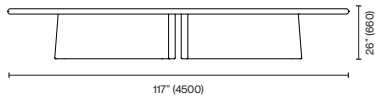

Standard Materials:

Travertine

Standard Finishes:

Travertino Classico,  
Titanium, Rosso, Bianco

As Shown:  
Travertino Classico

Standard Dimensions:

177\"/>

Lead Time:  
8 - 10 weeks