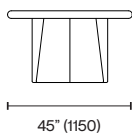

Standard Materials:

Travertine

Standard Finishes:

Travertino Classico,  
Titanium, Rosso, Bianco

As Shown:  
Travertino Classico

Standard Dimensions:

177\"/>

Lead Time:  
8 - 10 weeks