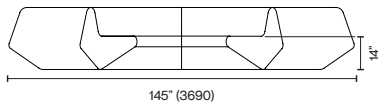

Standard Materials:

Travertine

Standard Finishes:

Travertino Classico,
Titanium, Rosso, Bianco

As Shown:
Travertino Classico

Standard Dimensions:

145" D x 26" H
SH: 14"

Lead Time:
8 - 10 weeks