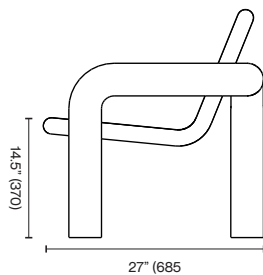

Standard Materials:

Travertine

Standard Finishes:

Travertino Classico,
Titanium, Rosso, Bianco

As Shown:
Travertino Classico

Standard Dimensions:

32" L x 27" D x 28" H
SH: 14.5"

Lead Time:
8 - 10 weeks