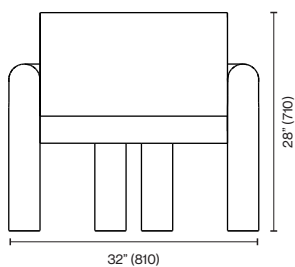

Standard Materials:

Travertine

Standard Finishes:

Travertino Classico,
Titanium, Rosso, Bianco

As Shown:
Travertino Classico

Standard Dimensions:

32" L x 27" D x 28" H
SH: 14.5"

Lead Time:
8 - 10 weeks