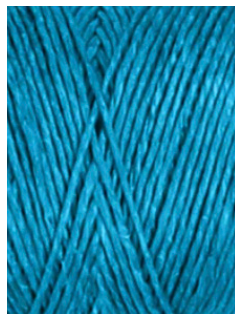

GRAIN

Stitch Round Mirror

A play on the Bound series, precision cut mirror is stitched to its backing with hemp twine. The Stitch Nonagon Mirror features hemp detailing at four points around the perimeter.

Standard Materials:

Mirror, FSC certified
Plywood, Hemp twine

Standard Twine Finishes:

Black, Blue, Brown, Green,
Natural, Orange, Pink,
Purple, Red, White, Yellow.

Shown as:

Black Hemp Twine

Standard Dimensions:

24" Dia x 0.6" D

Lead Time:

12 - 14 weeks

GRAIN

Materials and Finishes

STANDARD TWINE MATERIAL FINISHES
Custom materials & finish matching available.

Black

Blue

Brown

Green

Natural

Orange

Pink

Purple

Red

White