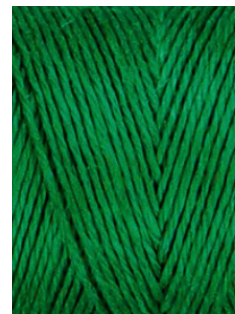

GRAIN

Stitch Round Mirror

A play on the Bound series, precision cut mirror is stitched to its backing with hemp twine. The Stitch Nonagon Mirror features hemp detailing at four points around the perimeter.

Standard Materials:

Mirror, FSC certified
Plywood, Hemp twine

Standard Twine Finishes:

Black, Blue, Brown, Green,
Natural, Orange, Pink,
Purple, Red, White, Yellow.

Shown as:

Black Hemp Twine

Standard Dimensions:

24" Dia x 0.6" D

Lead Time:

12 - 14 weeks

GRAIN

Materials and Finishes

STANDARD TWINE MATERIAL FINISHES
Custom materials & finish matching available.

Black

Blue

Brown

Green

Natural

Orange

Pink

Purple

Red

White