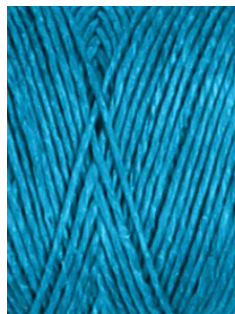

GRAIN

Stitch Nonagon Mirror

A play on the Bound series, precision cut mirror is stitched to its backing with hemp twine. The Stitch Nonagon Mirror features hemp detailing at four points around the perimeter.

Standard Materials:

Mirror, FSC certified
Plywood, Hemp twine

Standard Twine Finishes:

Black, Blue, Brown, Green,
Natural, Orange, Pink,
Purple, Red, White, Yellow.

Shown as:

Black Hemp Twine

Standard Dimensions:

19"W x 0.6"D x 30"H
31"W x 0.6"D x 42"H (XL)

Lead Time:

12 - 14 weeks

GRAIN

Materials and Finishes

STANDARD TWINE MATERIAL FINISHES
Custom materials & finish matching available.

Black

Blue

Brown

Green

Natural

Orange

Pink

Purple

Red

White