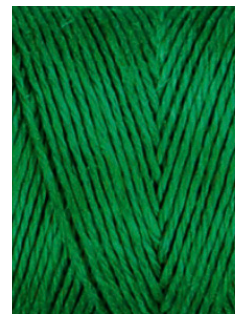

GRAIN

Stitch Nonagon Mirror

A play on the Bound series, precision cut mirror is stitched to its backing with hemp twine. The Stitch Nonagon Mirror features hemp detailing at four points around the perimeter.

Standard Materials:

Mirror, FSC certified
Plywood, Hemp twine

Standard Twine Finishes:

Black, Blue, Brown, Green,
Natural, Orange, Pink,
Purple, Red, White, Yellow.

Shown as:

Black Hemp Twine

Standard Dimensions:

19"W x 0.6"D x 30"H
31"W x 0.6"D x 42"H (XL)

Lead Time:

12 - 14 weeks

GRAIN

Materials and Finishes

STANDARD TWINE MATERIAL FINISHES
Custom materials & finish matching available.

Black

Blue

Brown

Green

Natural

Orange

Pink

Purple

Red

White