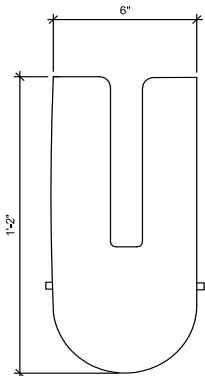

EMBER STUDIO

Rift Sconce - Wood
Fired

A special edition wood fired ceramic wall sconce is lit from within and features a central opening, allowing for a soft glowing light gradient.

Standard Materials:
Ceramic

Shown As:
Wood Fired

Standard Dimensions:
6" W x 4" D x 14" H

Lead Time:
12-14 weeks