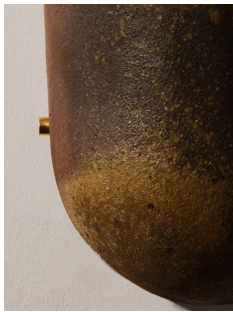

EMBER STUDIO

Rift Sconce - Wood  
Fired

A special edition wood fired ceramic wall sconce is lit from within and features a central opening, allowing for a soft glowing light gradient.

Standard Materials:  
Ceramic

Shown As:  
Wood Fired

Standard Dimensions:  
6" W x 4" D x 14" H

Lead Time:  
12-14 weeks

EMBER STUDIO

Materials and Finishes

STANDARD CERAMIC MATERIAL FINISHES  
Custom materials & finish matching available.