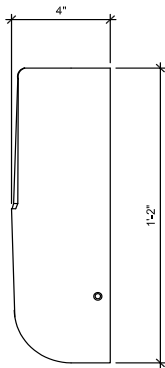

EMBER STUDIO

Rift Sconce - Wood
Fired

A special edition wood fired ceramic wall sconce is lit from within and features a central opening, allowing for a soft glowing light gradient.

Standard Materials:
Ceramic

Shown As:
Wood Fired

Standard Dimensions:
6" W x 4" D x 14" H

Lead Time:
12-14 weeks