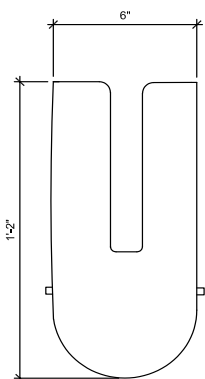

EMBER STUDIO

Rift Sconce -  
Stoneware

A stoneware wall sconce is lit from within and features a central opening, allowing for a soft glowing light gradient.

Standard Materials:  
Stoneware

Shown As:  
Dark Brown Speckle  
Unglazed

Standard Dimensions:  
6" W x 4" D x 4" H

Lead Time:  
12-14 weeks

EMBER STUDIO

Materials and Finishes

STANDARD CERAMIC MATERIAL FINISHES  
Custom materials & finish matching available.

Dark Brown  
Speckle Unglazed