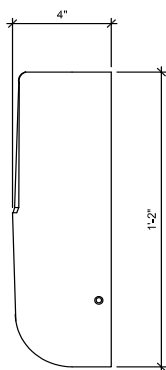

EMBER STUDIO

Rift Sconce -  
Stoneware

A stoneware wall sconce is lit from within and features a central opening, allowing for a soft glowing light gradient.

Standard Materials:  
Stoneware

Shown As:  
Dark Brown Speckle  
Unglazed

Standard Dimensions:  
6" W x 4" D x 4" H

Lead Time:  
12-14 weeks

EMBER STUDIO

Materials and Finishes

STANDARD CERAMIC MATERIAL FINISHES  
Custom materials & finish matching available.

Dark Brown  
Speckle Unglazed