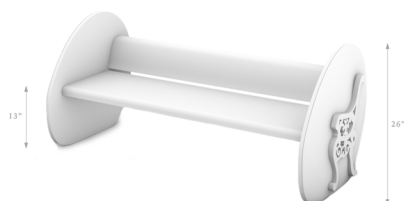

M.PEI STUDIO

Park Bench

Upholstered bench adorned with a salvaged pair of park bench ends. Pei's exploration of the dichotomy between opposing facets of existence, the juxtaposition of past and present, the intermingling of softness and sharpness, and the delicate equilibrium between solemnity and humor.

**Standard Materials:**  
Cast-iron Bench Ends,  
Polyester Fur Fabric, Wood  
Frame, Steel Hardware

**Standard Dimensions:**  
64" L x 29" D x 26" H  
Seat Height : 13"

**Lead Time:**  
10-12 weeks