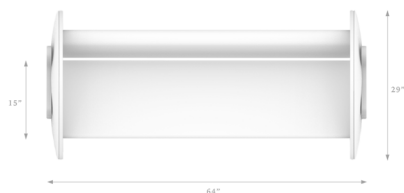

M.PEI STUDIO

Park Bench

Upholstered bench adorned with a salvaged pair of park bench ends. Pei's exploration of the dichotomy between opposing facets of existence, the juxtaposition of past and present, the intermingling of softness and sharpness, and the delicate equilibrium between solemnity and humor.

**Standard Materials:**  
Cast-iron Bench Ends,  
Polyester Fur Fabric, Wood  
Frame, Steel Hardware

**Standard Dimensions:**  
64" L x 29" D x 26" H  
Seat Height : 13"

**Lead Time:**  
10-12 weeks