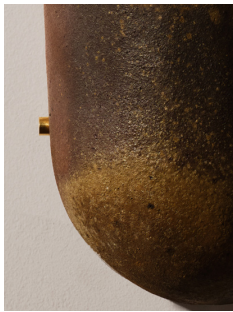

EMBER STUDIO

Rift Sconce - Wood
Fired

Standard Materials:

Wood Fired

Standard Dimensions:

6" W x 4" D x 4" H

Lead Time:

12-14 weeks

EMBER STUDIO

Materials and Finishes

STANDARD CERAMIC MATERIAL FINISHES
Custom materials & finish matching available.

Rust Gloss

Lamp Quantity:

1

Brightness:

210 Lumens